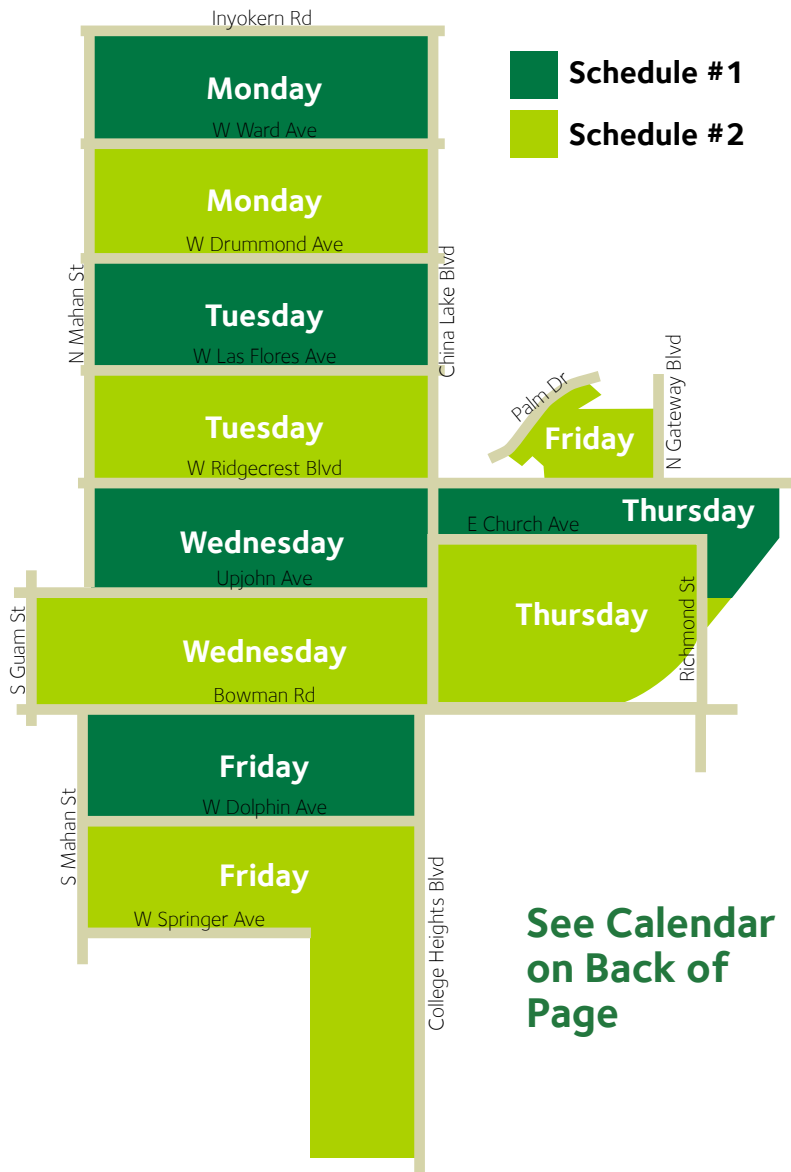

## RECYCLING COLLECTION SCHEDULE

Waste Management is pleased to include every other week recycling collection with your standard residential trash service.

- Find your bordering street on the map to determine your scheduled recycling week (Schedule 1 or 2) and day of service.
- Your every other week recycling collection occurs on your regularly scheduled service day on the weeks noted in the calendar on the back of this page.

## HOLIDAY SCHEDULE

Collection service does not occur on the following holidays:

- > New Year's Day
- > Memorial Day
- > Independence Day
- > Labor Day
- > Thanksgiving Day
- > Christmas Day

When a holiday falls on a weekday, your collection will be delayed one day. If a holiday falls on a Saturday or Sunday, there will be no delays in your service.

# City of Ridgecrest 2017 Residential Recycling Calendar

January 2017						
S	M	T	W	R	F	S
1	2	3	4	5	6	7
8	9	10	11	12	13	14
15	16	17	18	19	20	21
22	23	24	25	26	27	28
29	30	31				

February 2017						
S	M	T	W	R	F	S
			1	2	3	4
5	6	7	8	9	10	11
12	13	14	15	16	17	18
19	20	21	22	23	24	25
26	27	28				

September 2017						
S	M	T	W	R	F	S
					1	2
3	4	5	6	7	8	9
10	11	12	13	14	15	16
17	18	19	20	21	22	23
24	25	26	27	28	29	30

October 2017						
S	M	T	W	R	F	S
1	2	3	4	5	6	7
8	9	10	11	12	13	14
15	16	17	18	19	20	21
22	23	24	25	26	27	28
29	30	31				